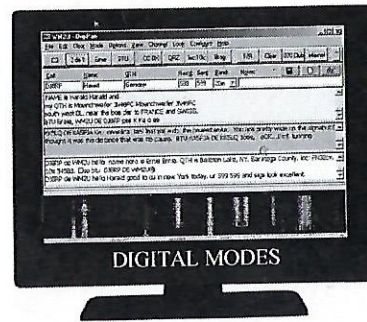

Thanks for having this Special Event. I look forward to QSL + Certificate.

73, Bob

ROBERT A. COHEN
238 Kozley Road
Tolland, CT
06084 U.S.A.

PSE QSL TNX QSL

A W4MPY QSL

THORNTON, COLORADO USA

Adams County - DM79mv